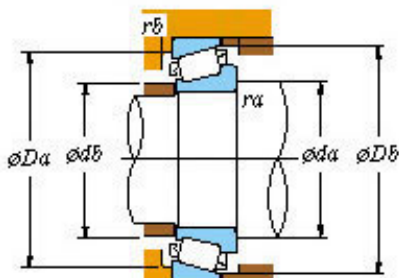

NTA BEARING PRECISION AXLE CORP.

Roller Wheel Koyo Lm11949/10 Inch Taper Roller Bearing L44649/10 Bearing

Bearing No. Lm11949/10

■ Mounting dimensions

Lm11949/10 Bearing 2D drawings and 3D CAD models

Bearing No.	LM11949/10
d	19.05
D	45.237
T	15.494
B	16.637
r(min)	1.2
r1(min)	1.2
Cr	36.8
C0r	30.1
Cu	4.25
Grease lub.	9400
Oil lub.	13000
C	12.065
a	10.0 mm
da	25.0
db	23.5
Da	39.5
Db	41.5
ra(max)	1.2
rb(max)	1.2
e	0.30
Y1	2.00
Y0	1.10
(Refer.) Mass(kg)	0.124