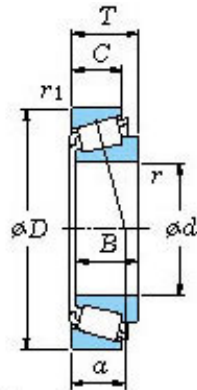

NTA BEARING PRECISION AXLE CORP.

Roller Wheel Koyo Lm11949/10 Inch Taper Roller Bearing L44649/10 Bearing

Bearing No. Lm11949/10

■ Mounting dimensions

Lm11949/10 Bearing 2D drawings and 3D CAD models

Bearing No.	LM11949/10
d	19.05
D	45.237
T	15.494
B	16.637
r(min)	1.2
r1(min)	1.2
Cr	36.8
C0r	30.1
Cu	4.25
Grease lub.	9400
Oil lub.	13000
C	12.065
a	10.0 mm
da	25.0
db	23.5
Da	39.5
Db	41.5
ra(max)	1.2
rb(max)	1.2
e	0.30
Y1	2.00
Y0	1.10
(Refer.) Mass(kg)	0.124