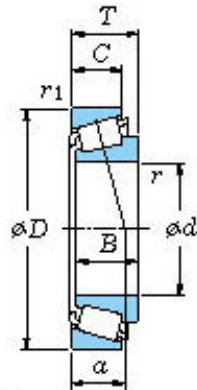

NTA BEARING PRECISION AXLE CORP.

■ Mounting dimensions

Lm11949/10 Bearing 2D drawings and 3D CAD models

Koyo Roller Bearing Lm11949/10 Lm11749/10
L44649/10 11749/10 11949/10 44649/10 69349/10
12649/10 L68149/10 Koyo Wheel Bearing for KIA
Pride

Bearing No. Lm11949/10

Bearing No.	LM11949/10
d	19.05
D	45.237
T	15.494
B	16.637
r(min)	1.2
r1(min)	1.2
Cr	36.8
C0r	30.1
Cu	4.25
Grease lub.	9400
Oil lub.	13000
C	12.065
a	10.0 mm
da	25.0
db	23.5
Da	39.5
Db	41.5
ra(max)	1.2
rb(max)	1.2
e	0.30
Y1	2.00
Y0	1.10
(Refer.)Mass(kg)	0.124