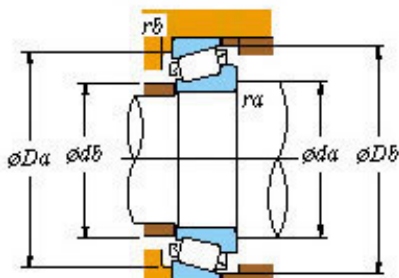

NTA BEARING PRECISION AXLE CORP.

■ Mounting dimensions

Lm11949/10 Bearing 2D drawings and 3D CAD models

Koyo Roller Bearing Lm11949/10 Lm11749/10
L44649/10 11749/10 11949/10 44649/10 69349/10
12649/10 L68149/10 Koyo Wheel Bearing for KIA
Pride

Bearing No. Lm11949/10

Bearing No.	LM11949/10
d	19.05
D	45.237
T	15.494
B	16.637
r(min)	1.2
r1(min)	1.2
Cr	36.8
C0r	30.1
Cu	4.25
Grease lub.	9400
Oil lub.	13000
C	12.065
a	10.0 mm
da	25.0
db	23.5
Da	39.5
Db	41.5
ra(max)	1.2
rb(max)	1.2
e	0.30
Y1	2.00
Y0	1.10
(Refer.)Mass(kg)	0.124